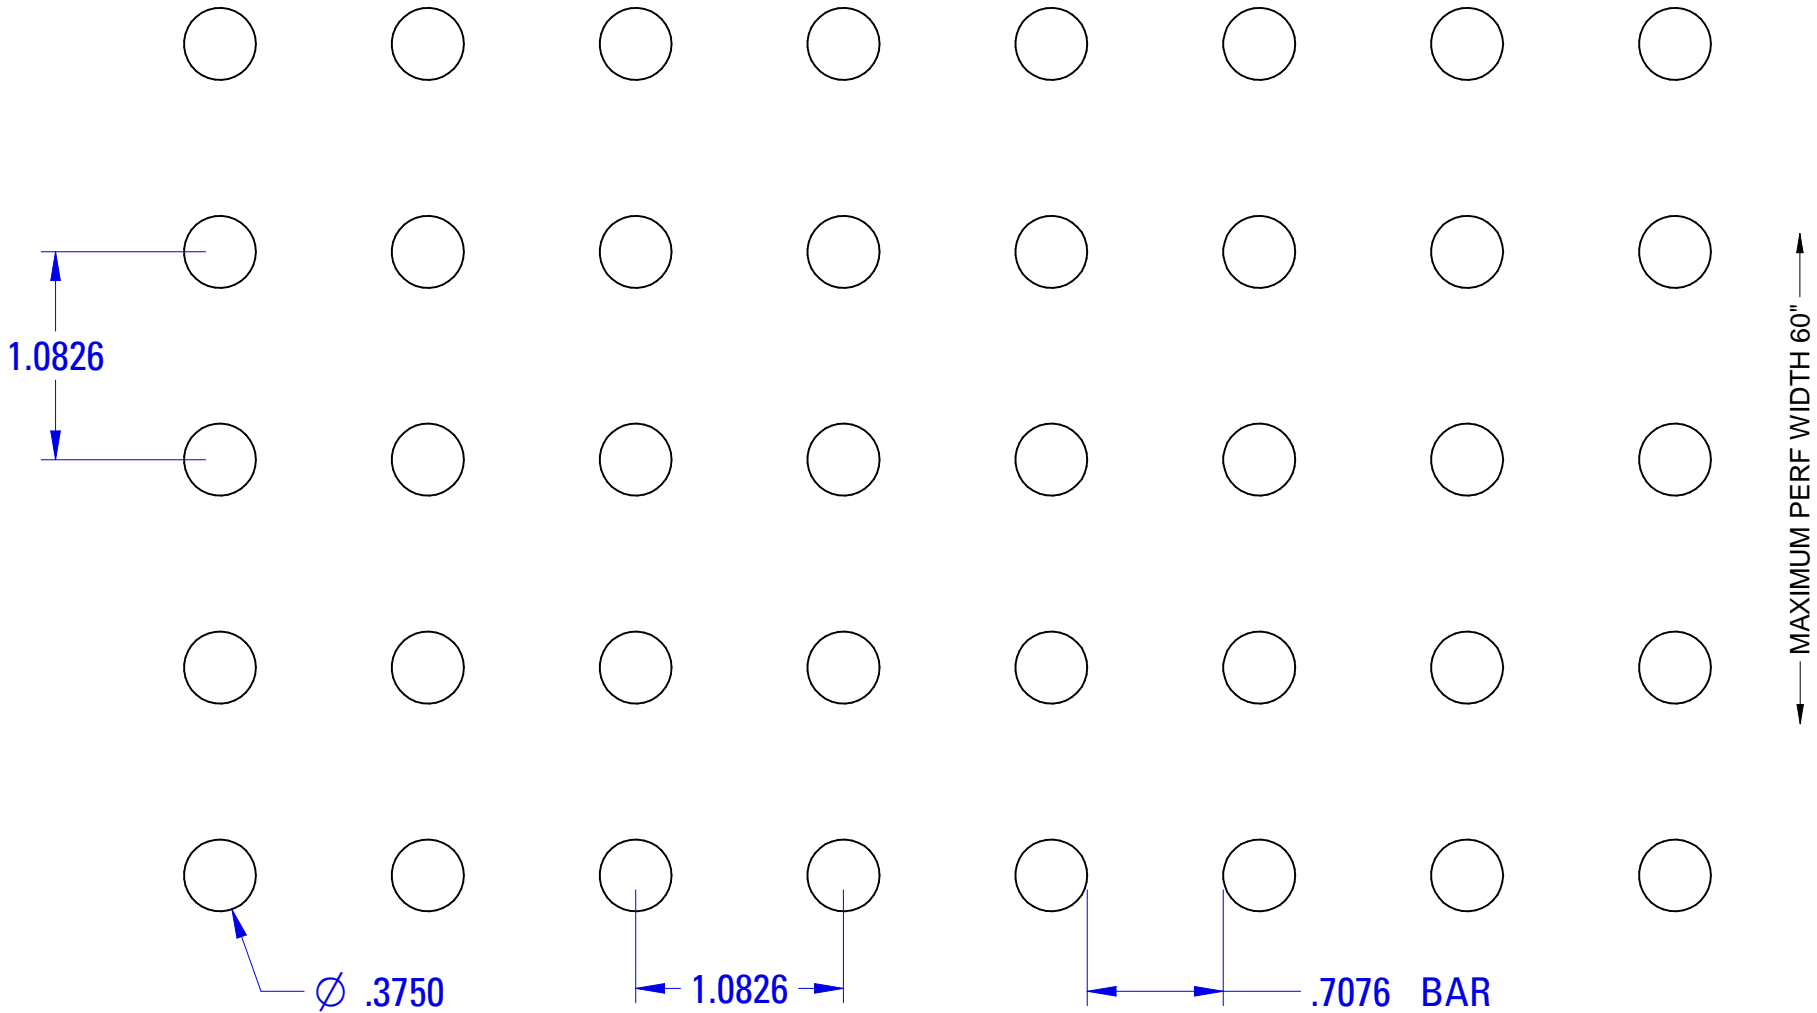

DIRECTION OF PERF →

COMMON NAME:

3/8 @ 1.0826 - Strt.

* PATTERN IS ACTUAL SIZE *

PATTERN TYPE: **ROUND STRAIGHT**

OPEN AREA: **9.4%**

R1412

41 RUSSEL ST., P.O. BOX 428, FORT ERIE
ONTARIO, CANADA, L2A 5N2
PH: 905.991.0330
FX: 905.991.0660

canadaperforatinginc

SIZE @ CENTRES: **.375 @ 1.0826**

HOLES / SQR.IN.: **0.8**