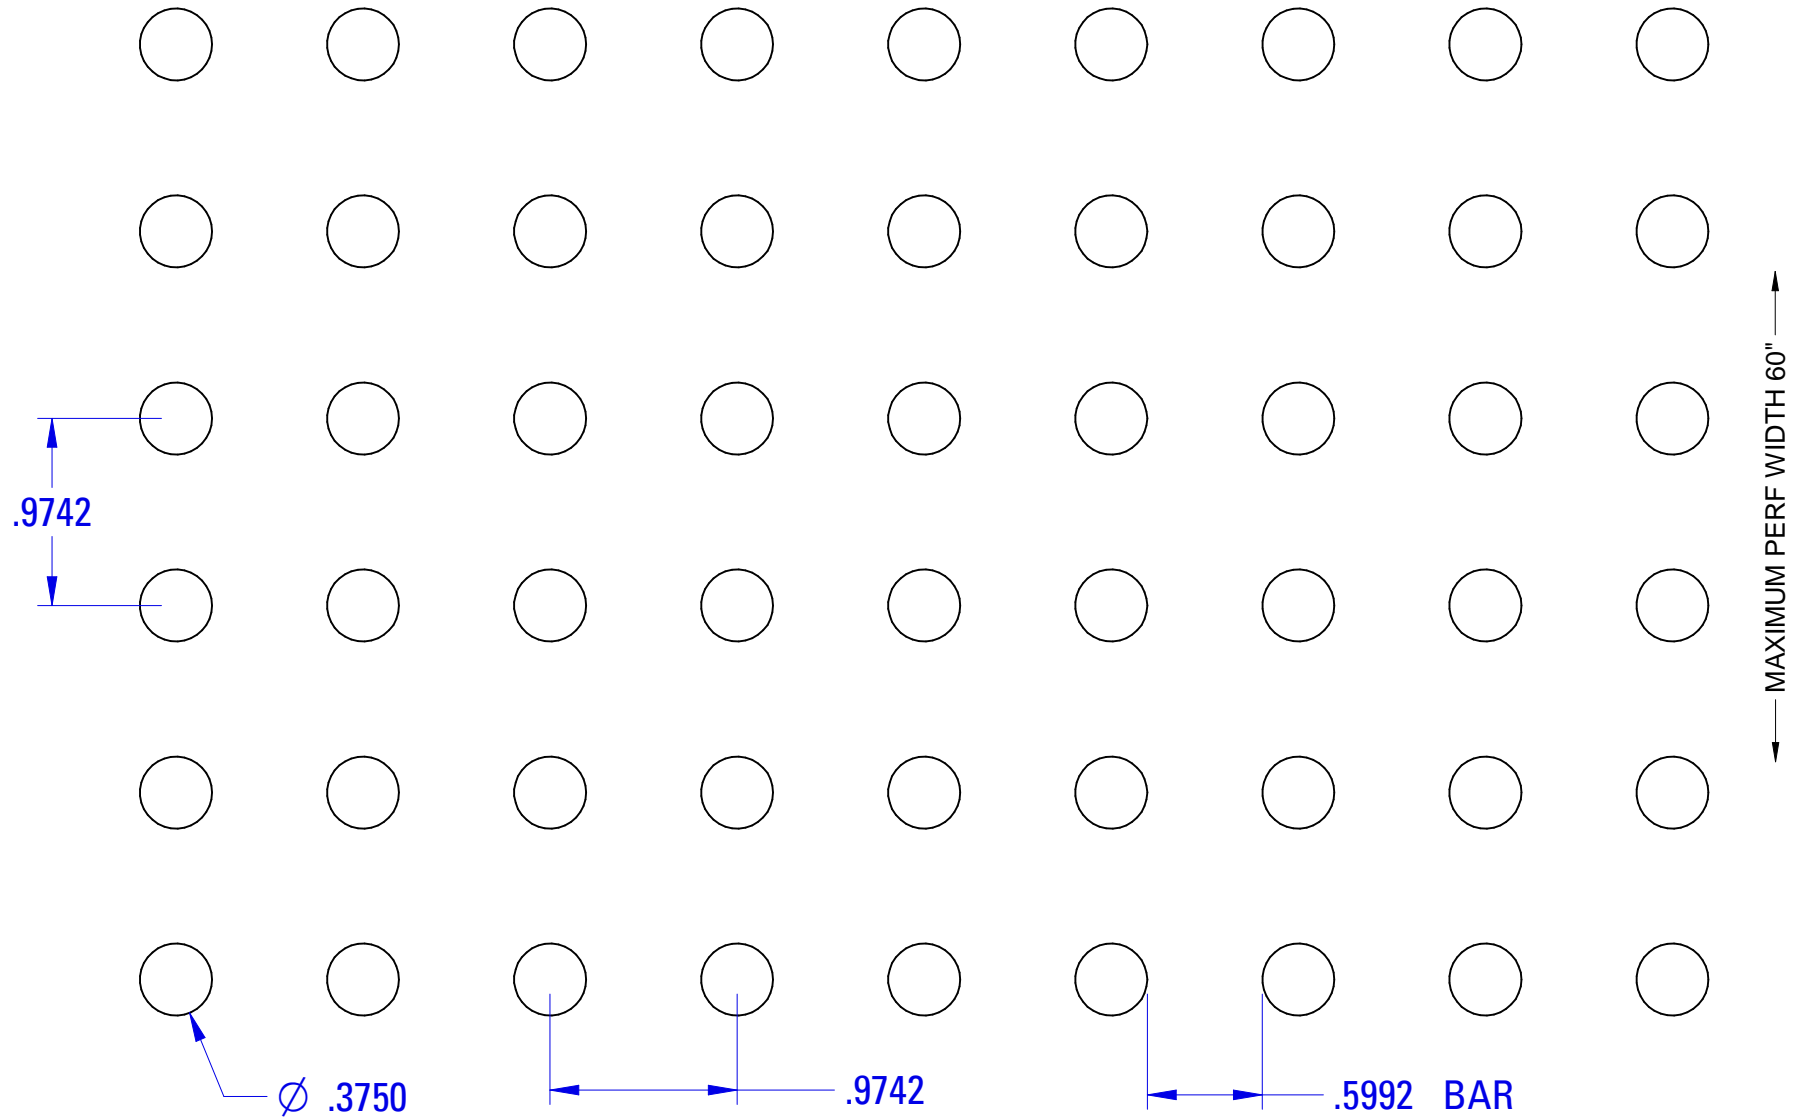

DIRECTION OF PERF →

COMMON NAME:

3/8 @ .9742 - Strt.

PATTERN TYPE: **ROUND STRAIGHT**

OPEN AREA: **11.6%**

R1402

* PATTERN IS ACTUAL SIZE *
41 RUSSEL ST., P.O. BOX 428, FORT ERIE
ONTARIO, CANADA, L2A 5N2
PH: 905.991.0330
FX: 905.991.0660

SIZE @ CENTRES: **.3750 @ .9742**

HOLES / SQR.IN.: **1.0**

canadaperforatinginc