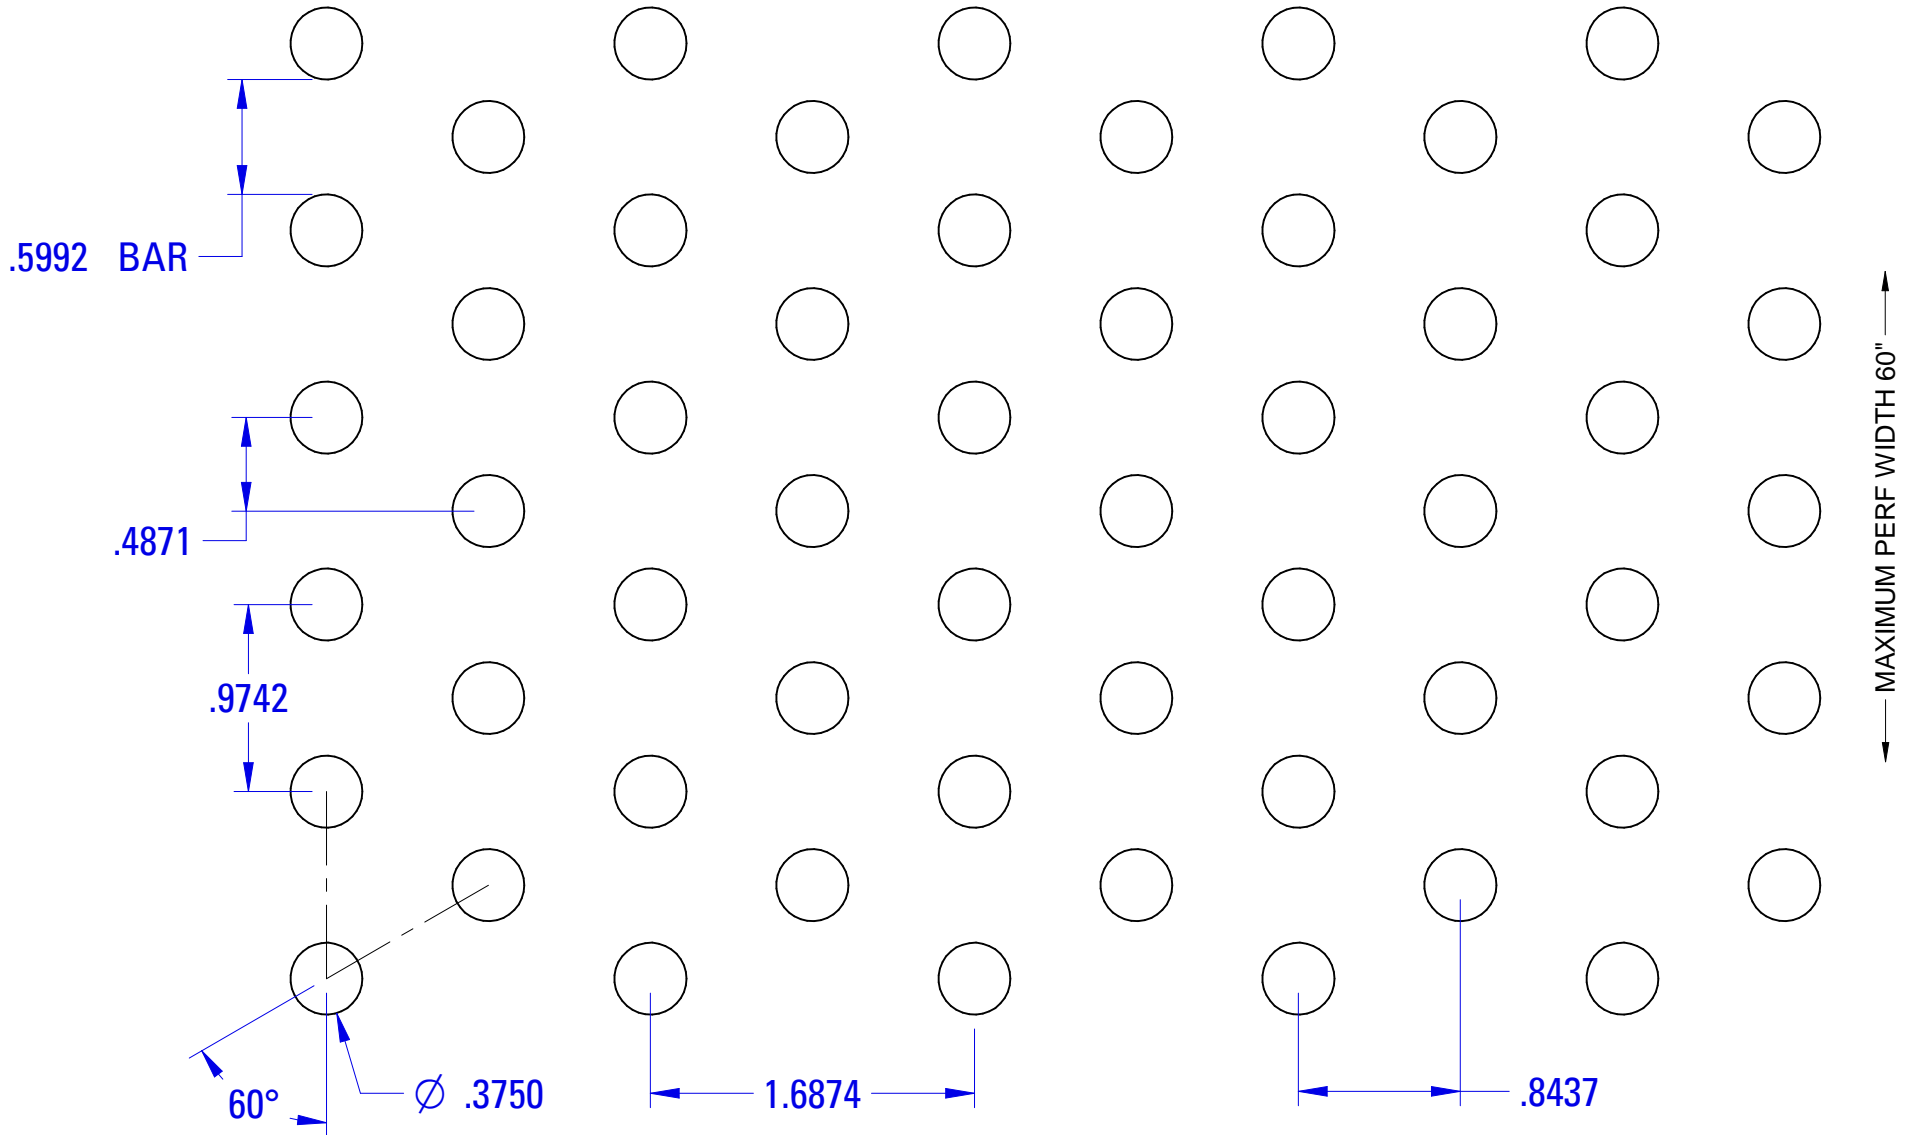

DIRECTION OF PERF →

COMMON NAME:

3/8 @ .9742 - Stag. Rev.

* PATTERN IS ACTUAL SIZE *

PATTERN TYPE: **ROUND 60° STAG. REV.**

OPEN AREA: **13.4%**

R1401

41 RUSSEL ST., P.O. BOX 428, FORT ERIE
ONTARIO, CANADA, L2A 5N2
PH: 905.991.0330
FX: 905.991.0660

canadaperforatinginc

SIZE @ CENTRES: **.3750 @ .9742**

HOLES / SQR.IN.: **1.2**