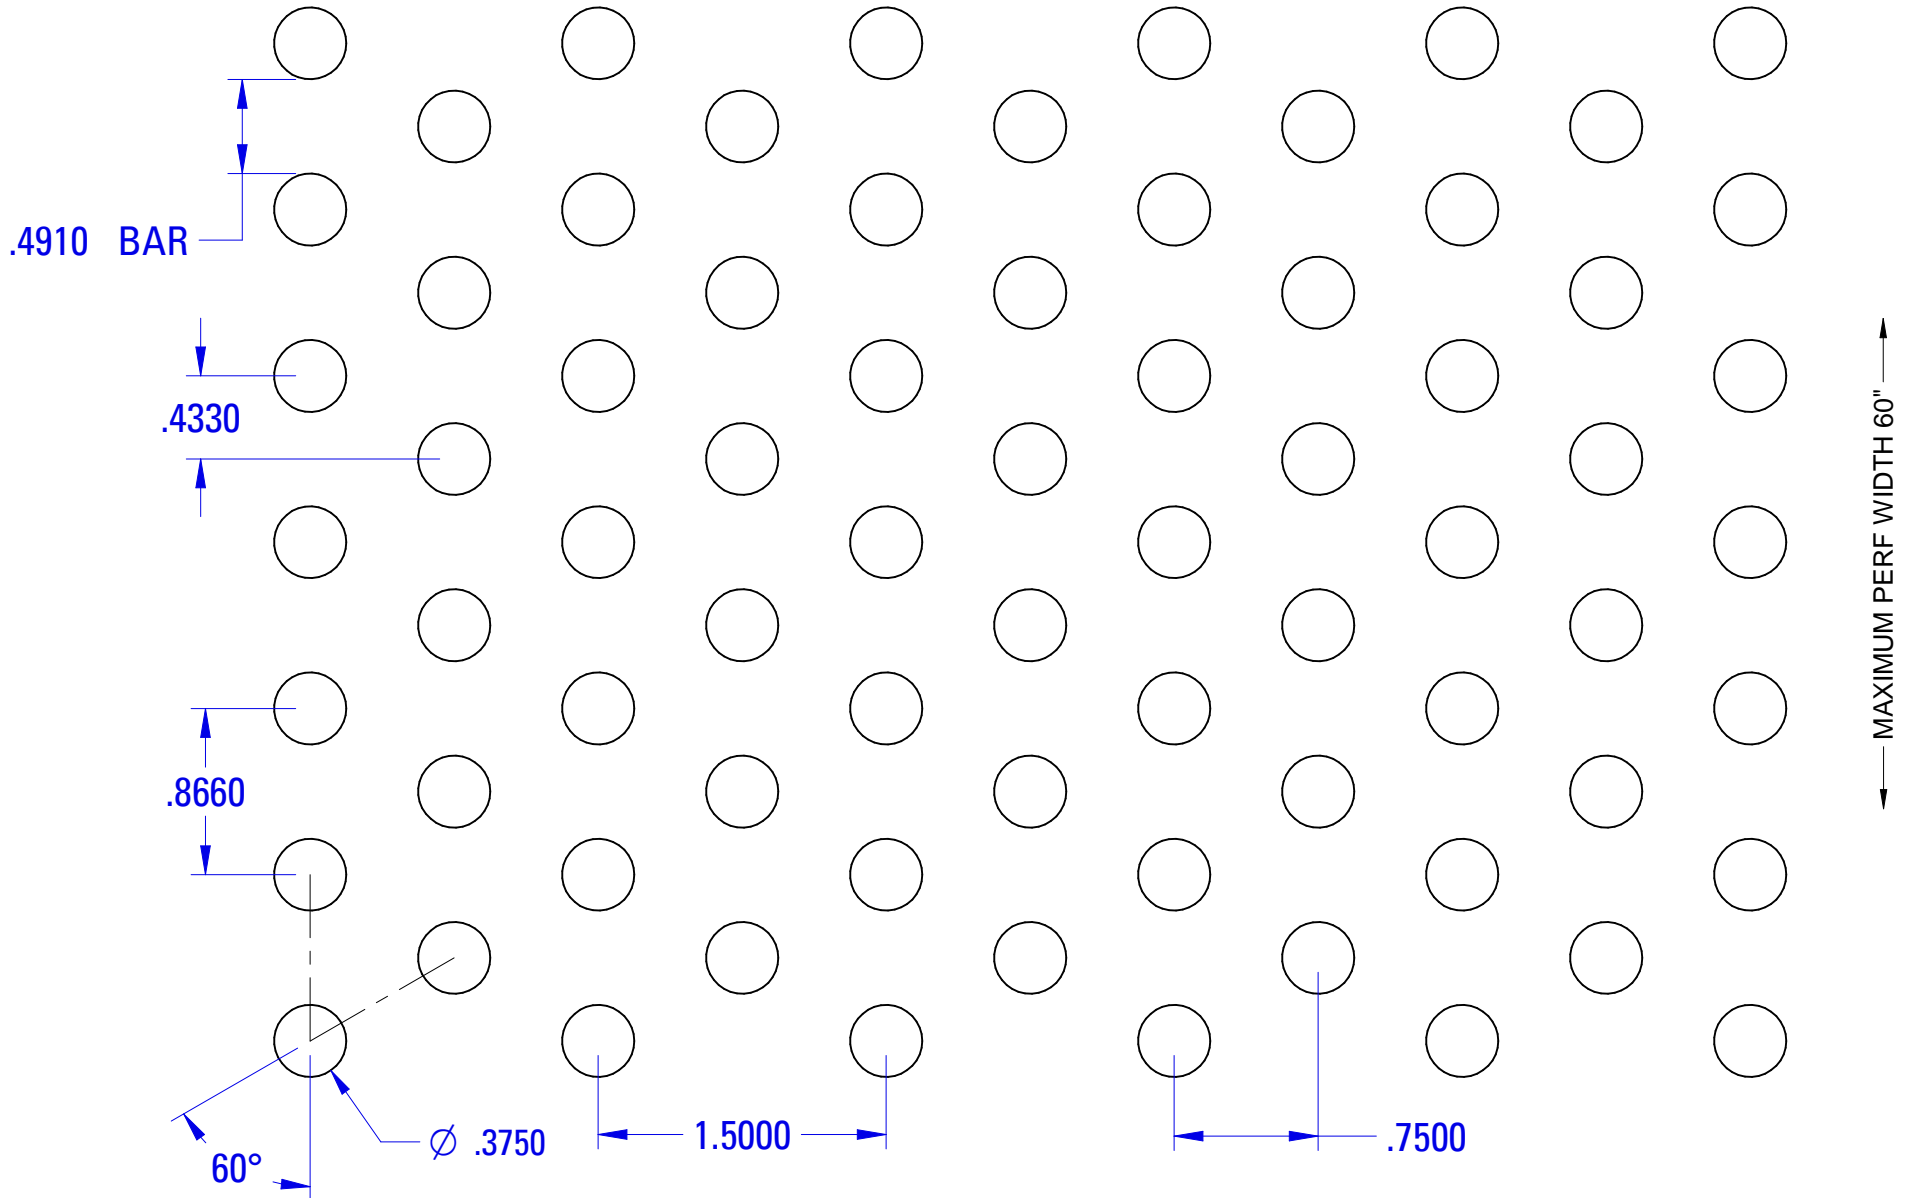

DIRECTION OF PERF →

COMMON NAME:

3/8 @ .8660 - Stag. Rev.

* PATTERN IS ACTUAL SIZE *

PATTERN TYPE: **ROUND 60° STAG. REV.**

OPEN AREA: **17.0%**

R1391

41 RUSSEL ST., P.O. BOX 428, FORT ERIE
ONTARIO, CANADA, L2A 5N2
PH: 905.991.0330
FX: 905.991.0660

SIZE @ CENTRES: **.3750 @ .8660**

HOLES / SQR.IN.: **1.5**

canadaperforatinginc.