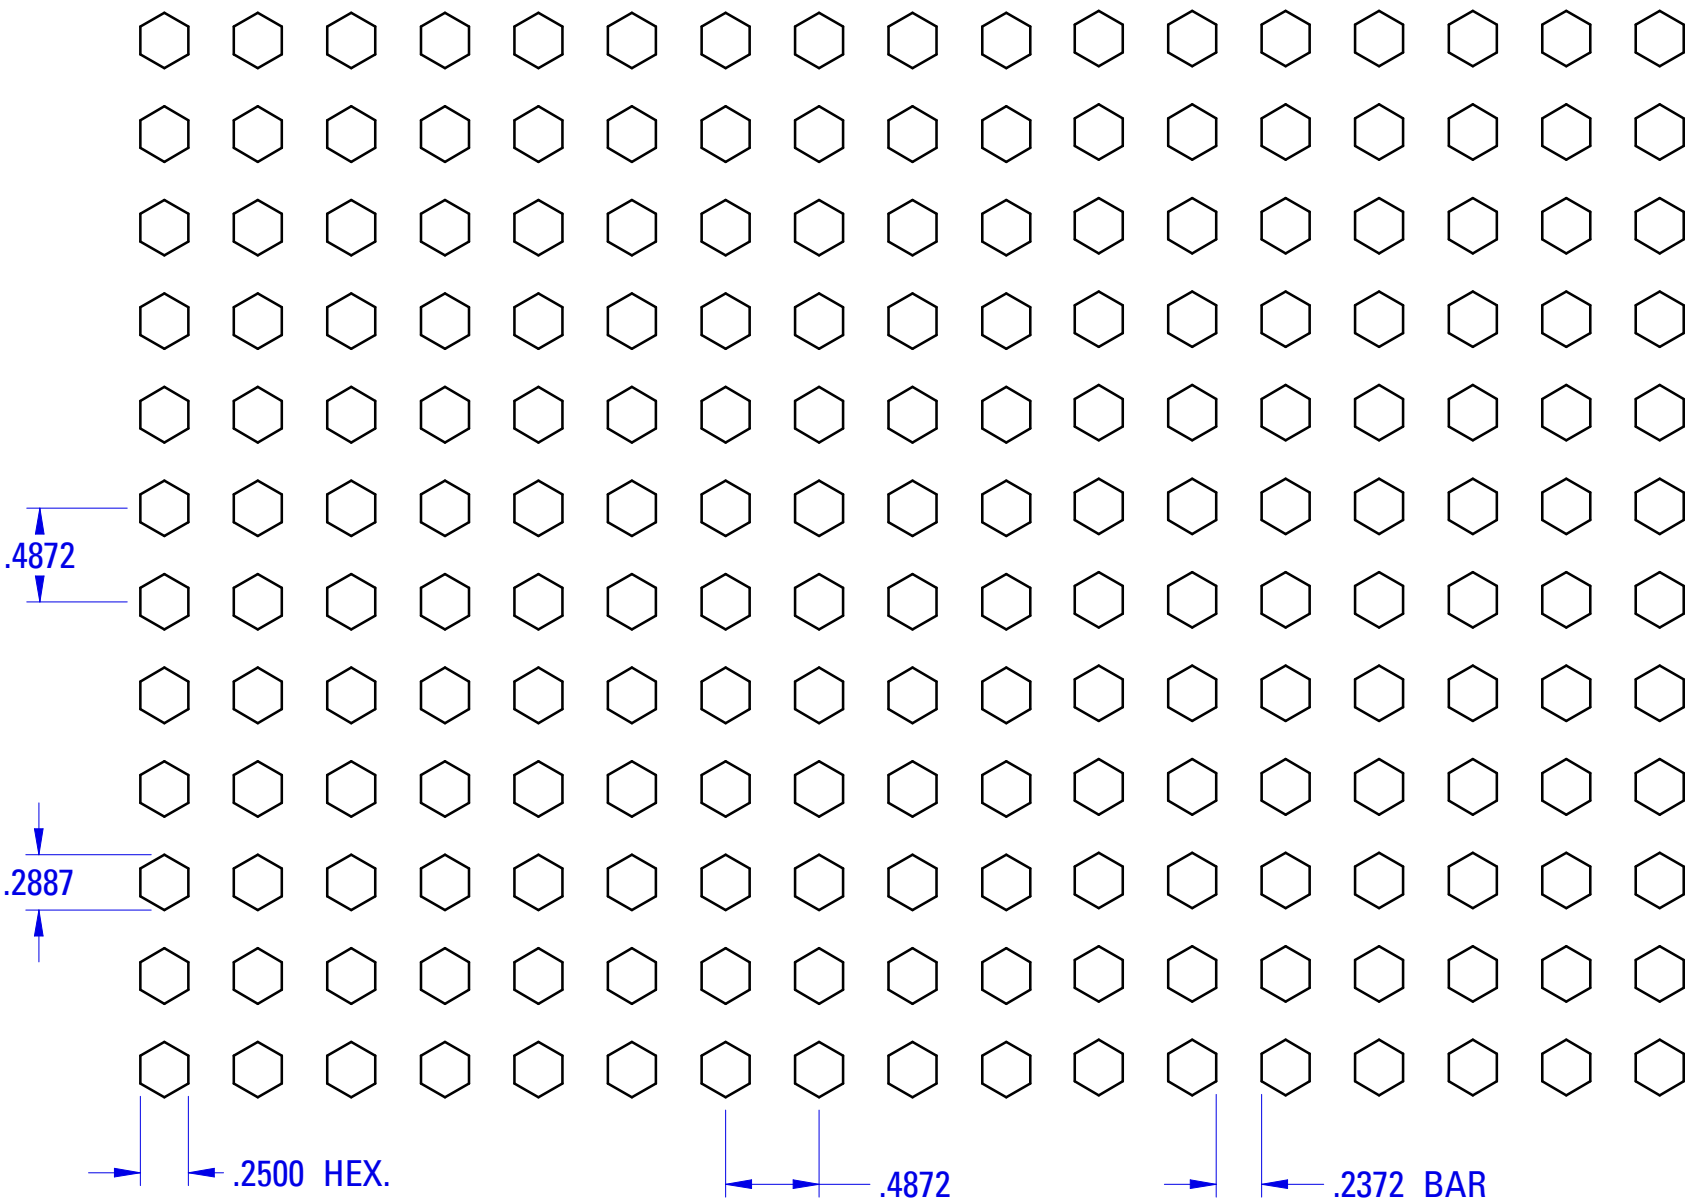

DIRECTION OF PERF →

COMMON NAME: **1/4 Hex @ .4872 - Straight**

\* PATTERN IS ACTUAL SIZE \*

PATTERN TYPE: <b>HEX. STRAIGHT</b>	OPEN AREA: <b>22.8%</b>	<b>H1612</b>	 41 RUSSEL ST., P.O. BOX 428, FORT ERIE ONTARIO, CANADA, L2A 5N2 PH: 905.991.0330 FX: 905.991.0660
SIZE @ CENTRES: <b>HEX .2500 @ .4872</b>	HOLES / SQR.IN.: <b>5.4%</b>		