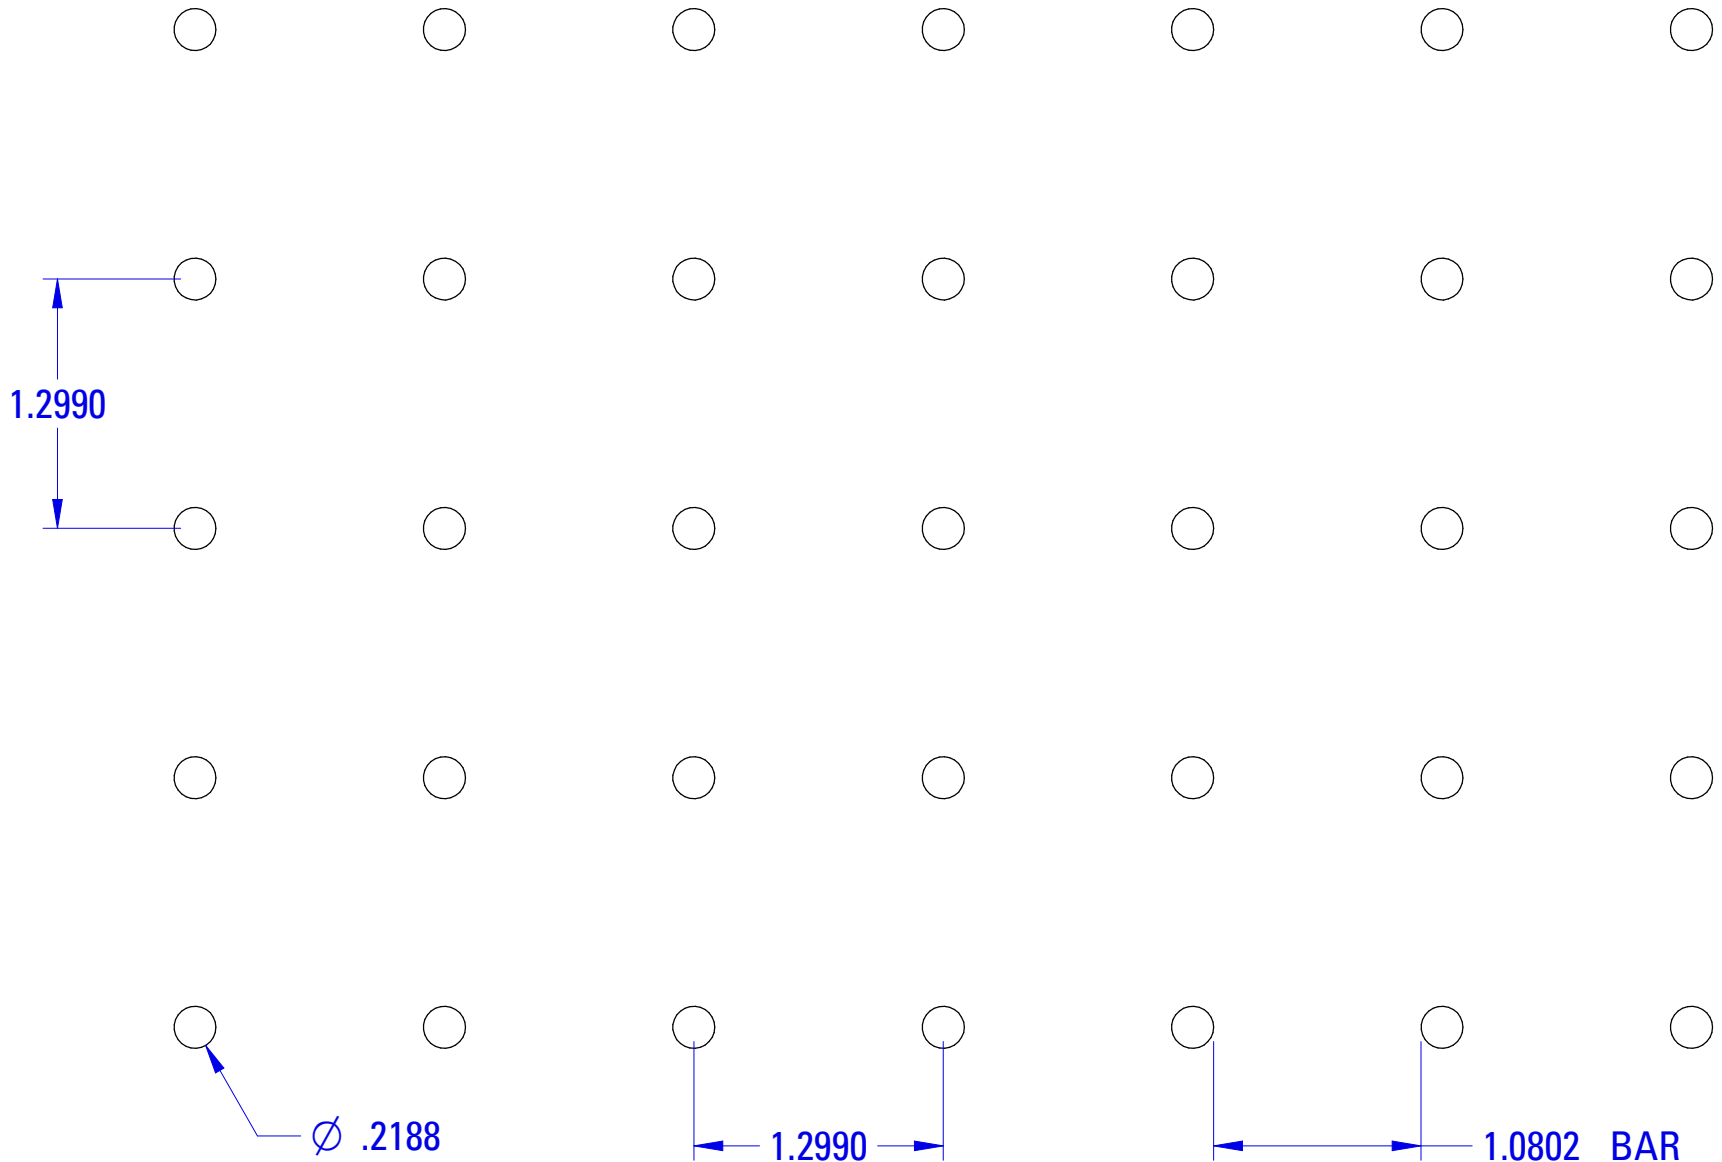

DIRECTION OF PERF →

COMMON NAME: **.2188 @ 1.2990 - Strt.**

* PATTERN IS ACTUAL SIZE *

PATTERN TYPE: **ROUND STRAIGHT**

OPEN AREA: **2.2%**

R1313

41 RUSSEL ST., P.O. BOX 428, FORT ERIE
ONTARIO, CANADA, L2A 5N2
PH: 905.991.0330
FX: 905.991.0660

canadaperforatinginc

SIZE @ CENTRES: **.2188 @ 1.2990**

HOLES / SQR.IN.: **0.6**