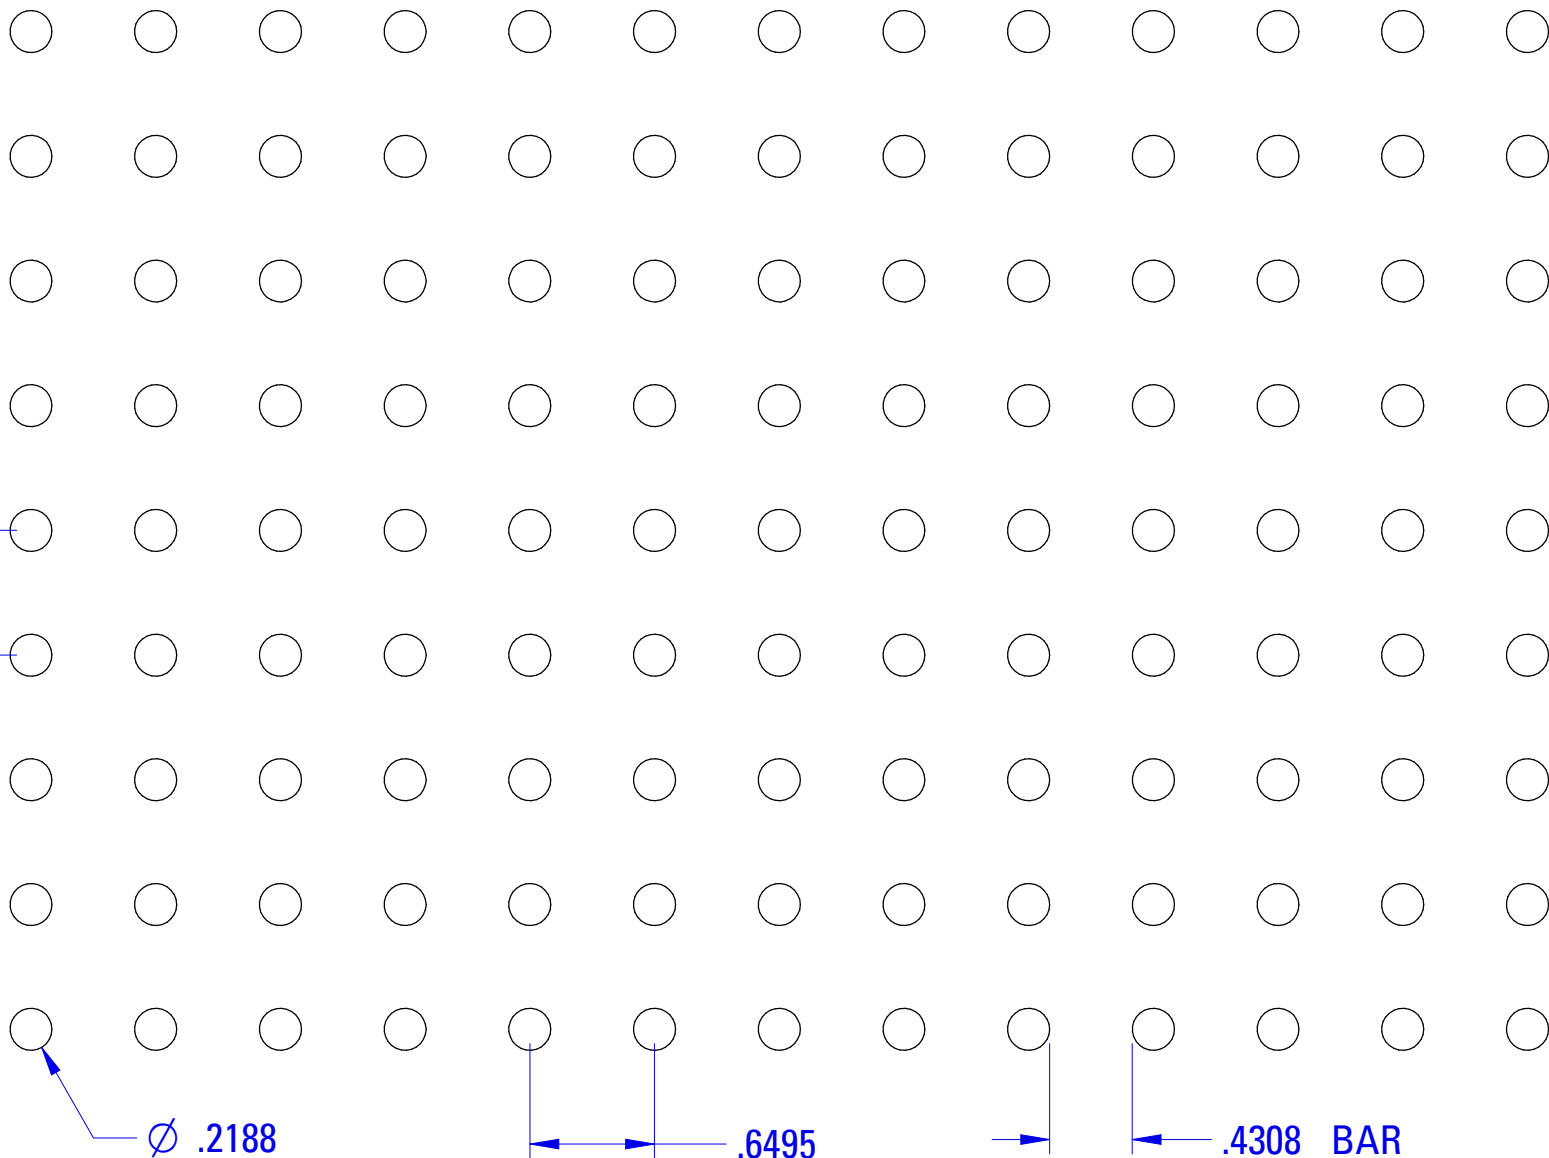

DIRECTION OF PERF →

COMMON NAME:

7/32 @ .6495 - Strt.

* PATTERN IS ACTUAL SIZE *

PATTERN TYPE: **ROUND STRAIGHT**

OPEN AREA: **8.9%**

SIZE @ CENTRES: **.2188 @ .6495**

HOLES / SQR.IN.: **2.4**