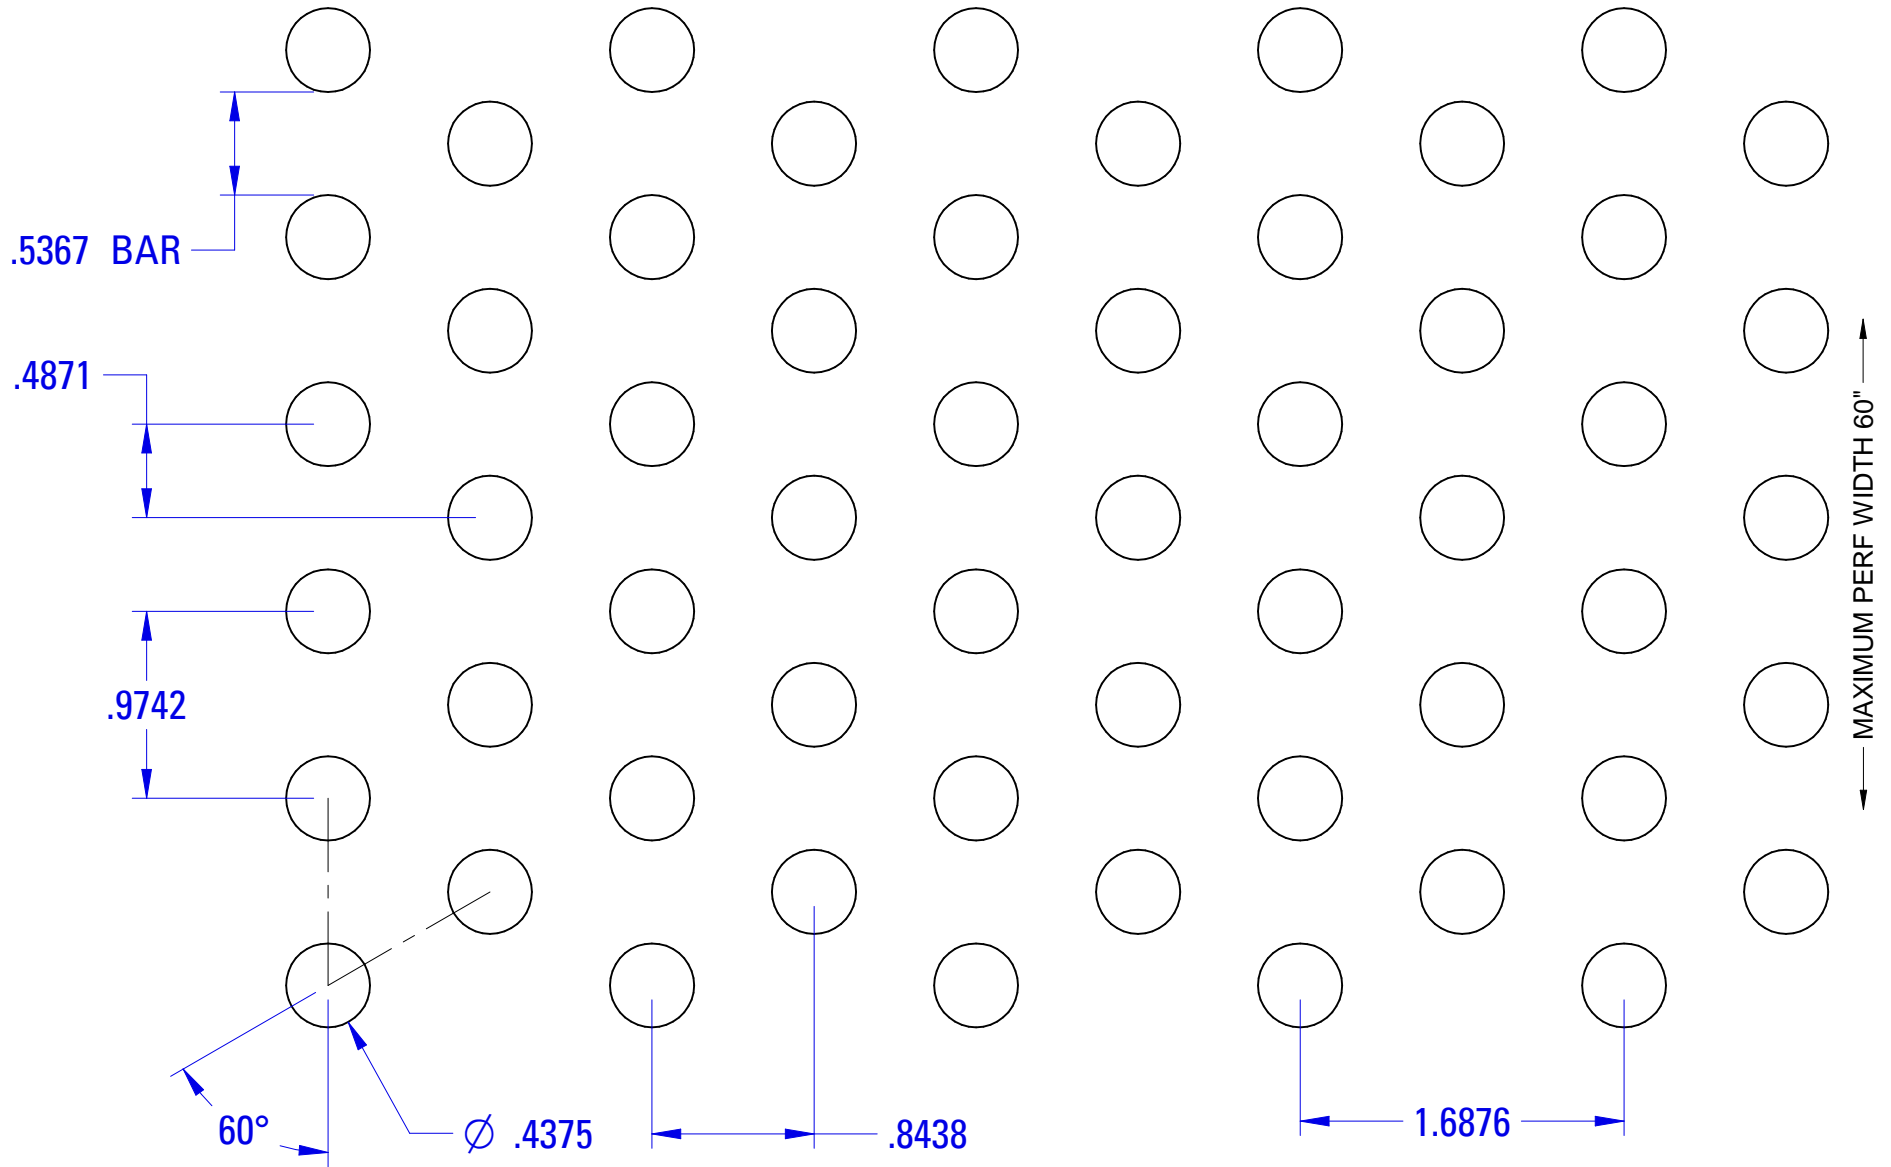

DIRECTION OF PERF →

COMMON NAME:

7/16 @ .9742 Stag. Rev.

* PATTERN IS ACTUAL SIZE *

PATTERN TYPE: **ROUND 60° STAG. REV.**

OPEN AREA: **18.3%**

R1421

41 RUSSEL ST., P.O. BOX 428, FORT ERIE
ONTARIO, CANADA, L2A 5N2
PH: 905.991.0330
FX: 905.991.0660

canadaperforatinginc

SIZE @ CENTRES: **.4375 @ .9742**

HOLES / SQR.IN.: **1.2**