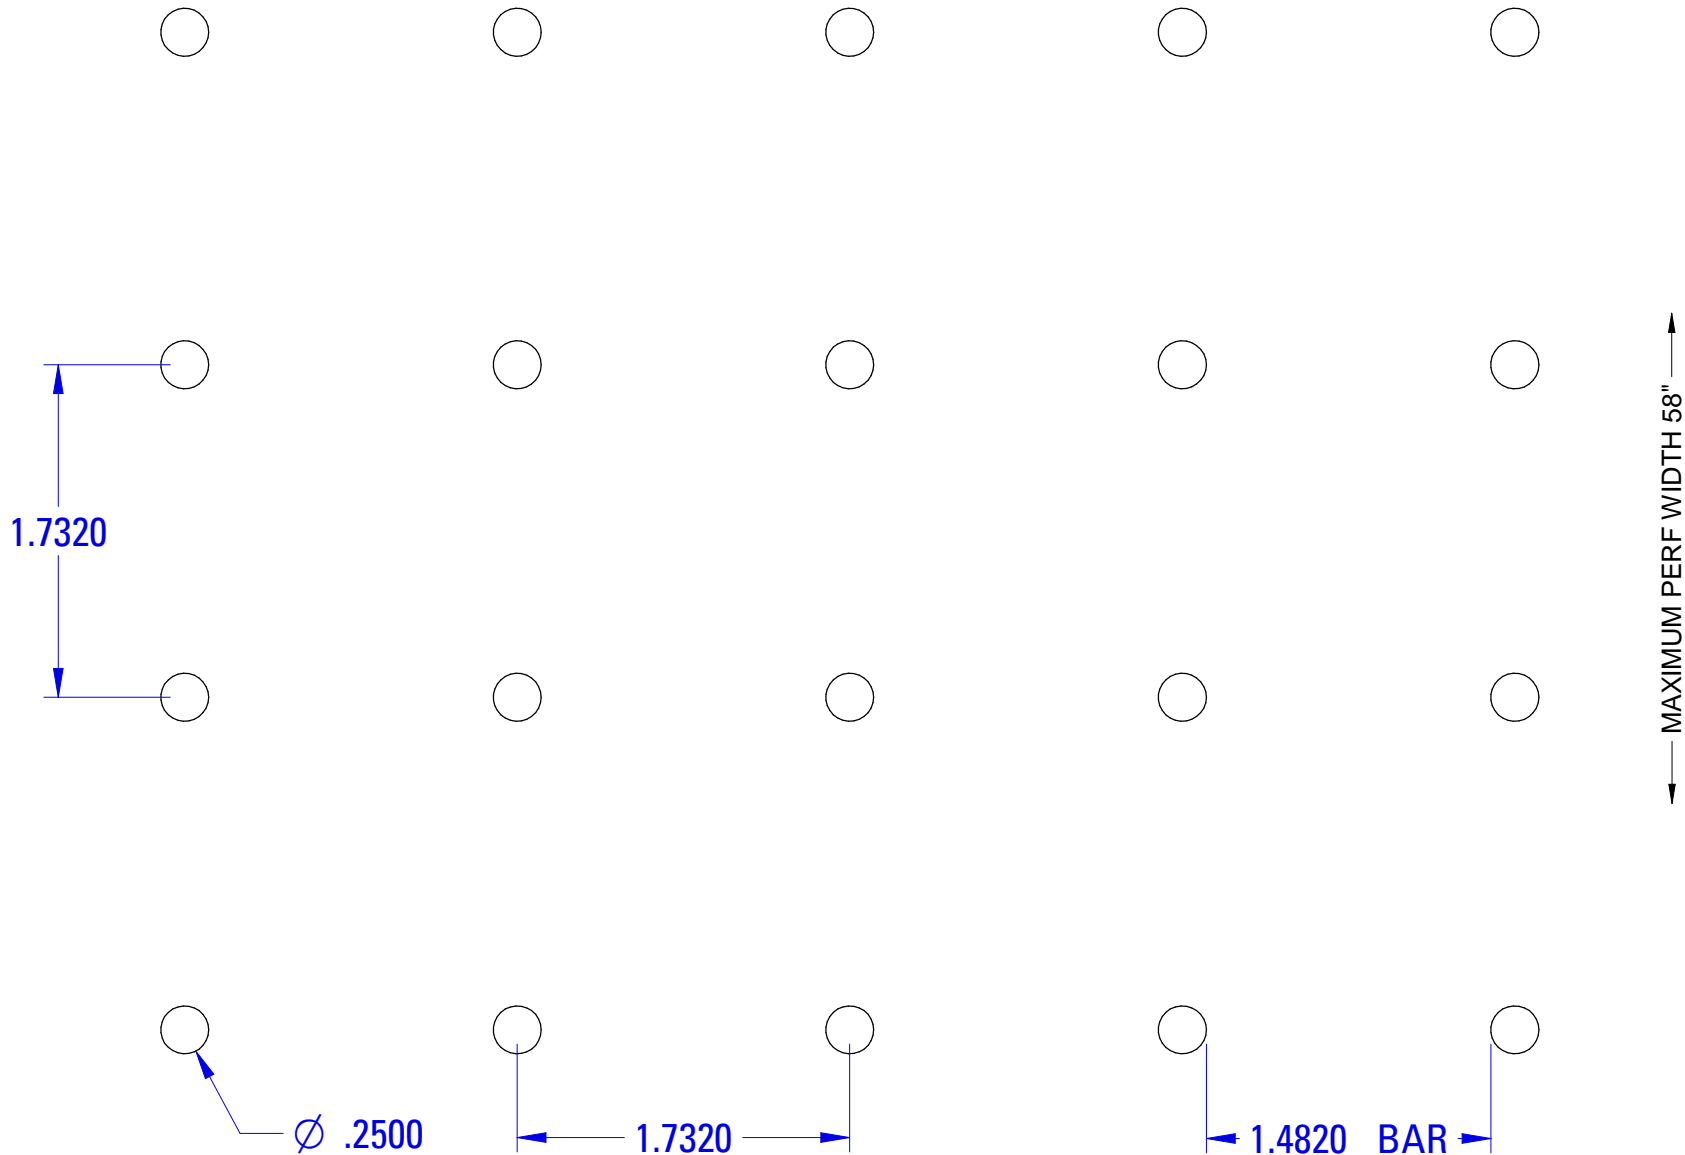

DIRECTION OF PERF →

COMMON NAME:

1/4 @ 1.7320 - Strt.

* PATTERN IS ACTUAL SIZE *

PATTERN TYPE: **ROUND STRAIGHT**

OPEN AREA: **1.6%**

R1353

41 RUSSEL ST., P.O. BOX 428, FORT ERIE
ONTARIO, CANADA, L2A 5N2
PH: 905.991.0330
FX: 905.991.0660

SIZE @ CENTRES: **.2500 @ 1.7320**

HOLES / SQR.IN.: **0.3**

canadaperforatinginc