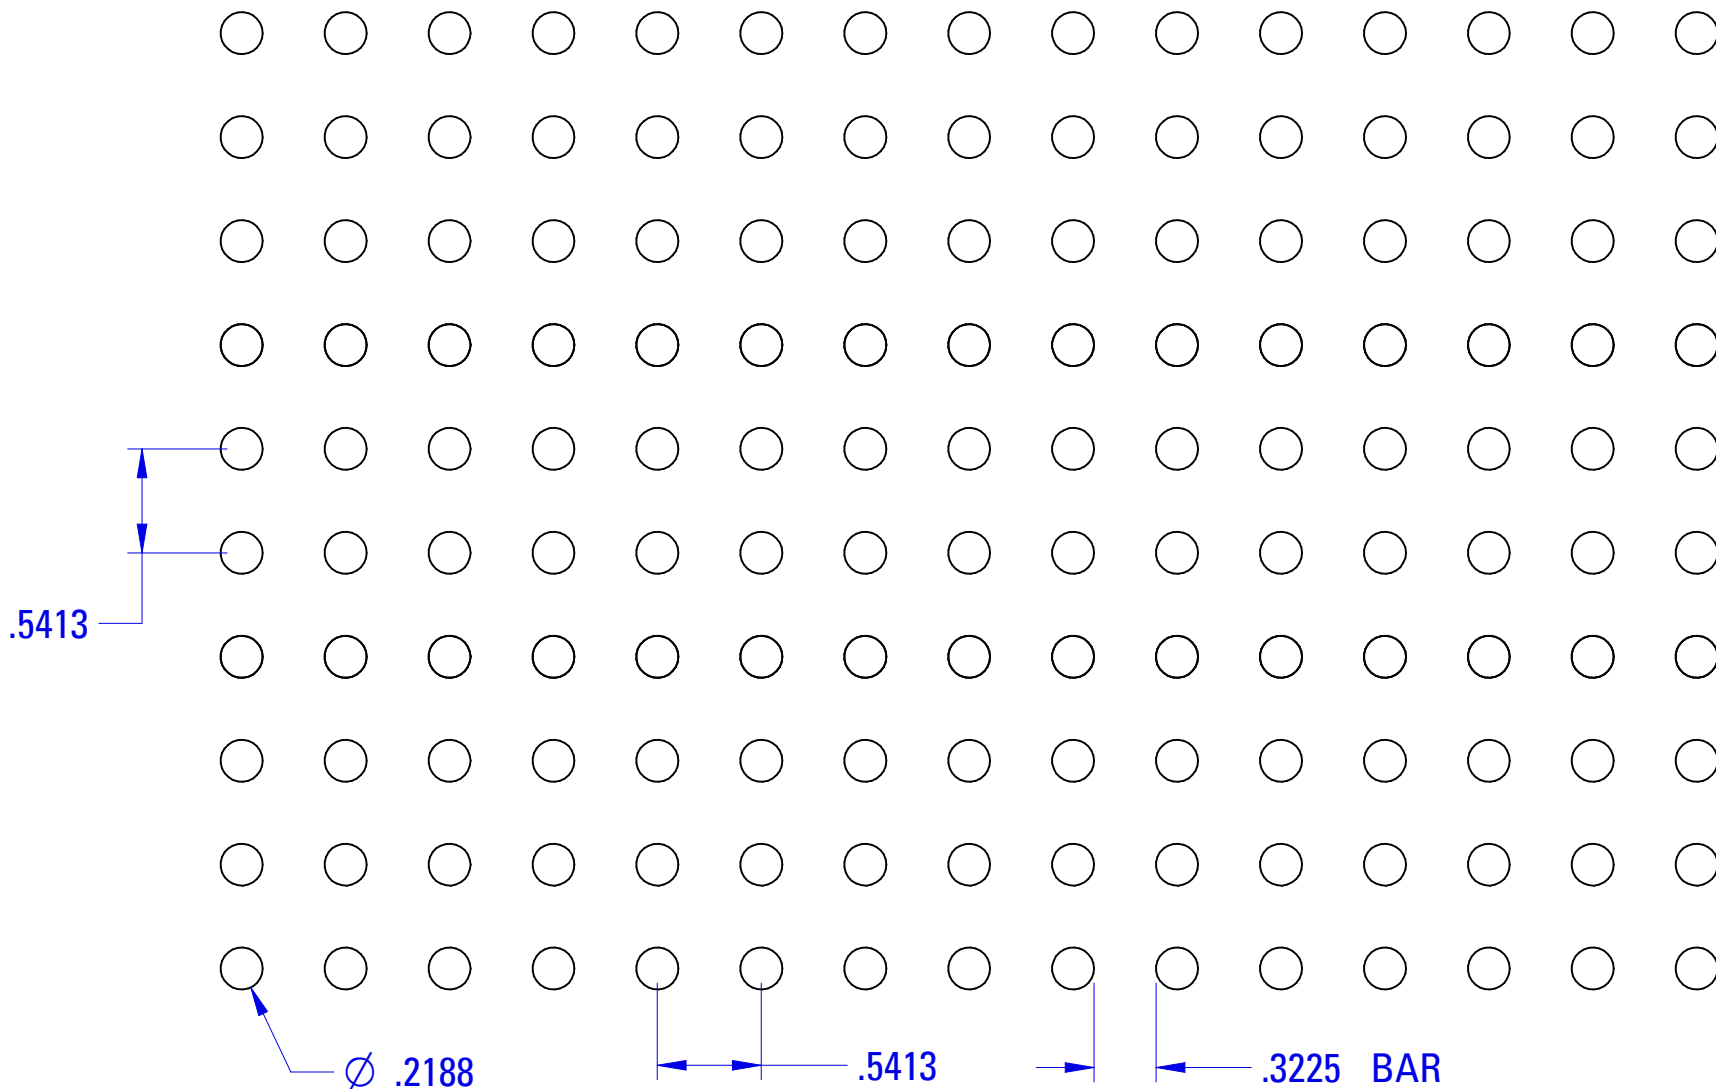

DIRECTION OF PERF →

COMMON NAME:

7/32 @ .5413 - Strt.

↑ MAXIMUM PERF WIDTH 50" ↓

* PATTERN IS ACTUAL SIZE *

PATTERN TYPE: **ROUND STRAIGHT**

OPEN AREA: **12.8%**

R1302

41 RUSSEL ST., P.O. BOX 428, FORT ERIE
ONTARIO, CANADA, L2A 5N2
PH: 905.991.0330
FX: 905.991.0660

canadaperforatinginc.

SIZE @ CENTRES: **.2188 @ .5413**

HOLES / SQR.IN.: **3.4**