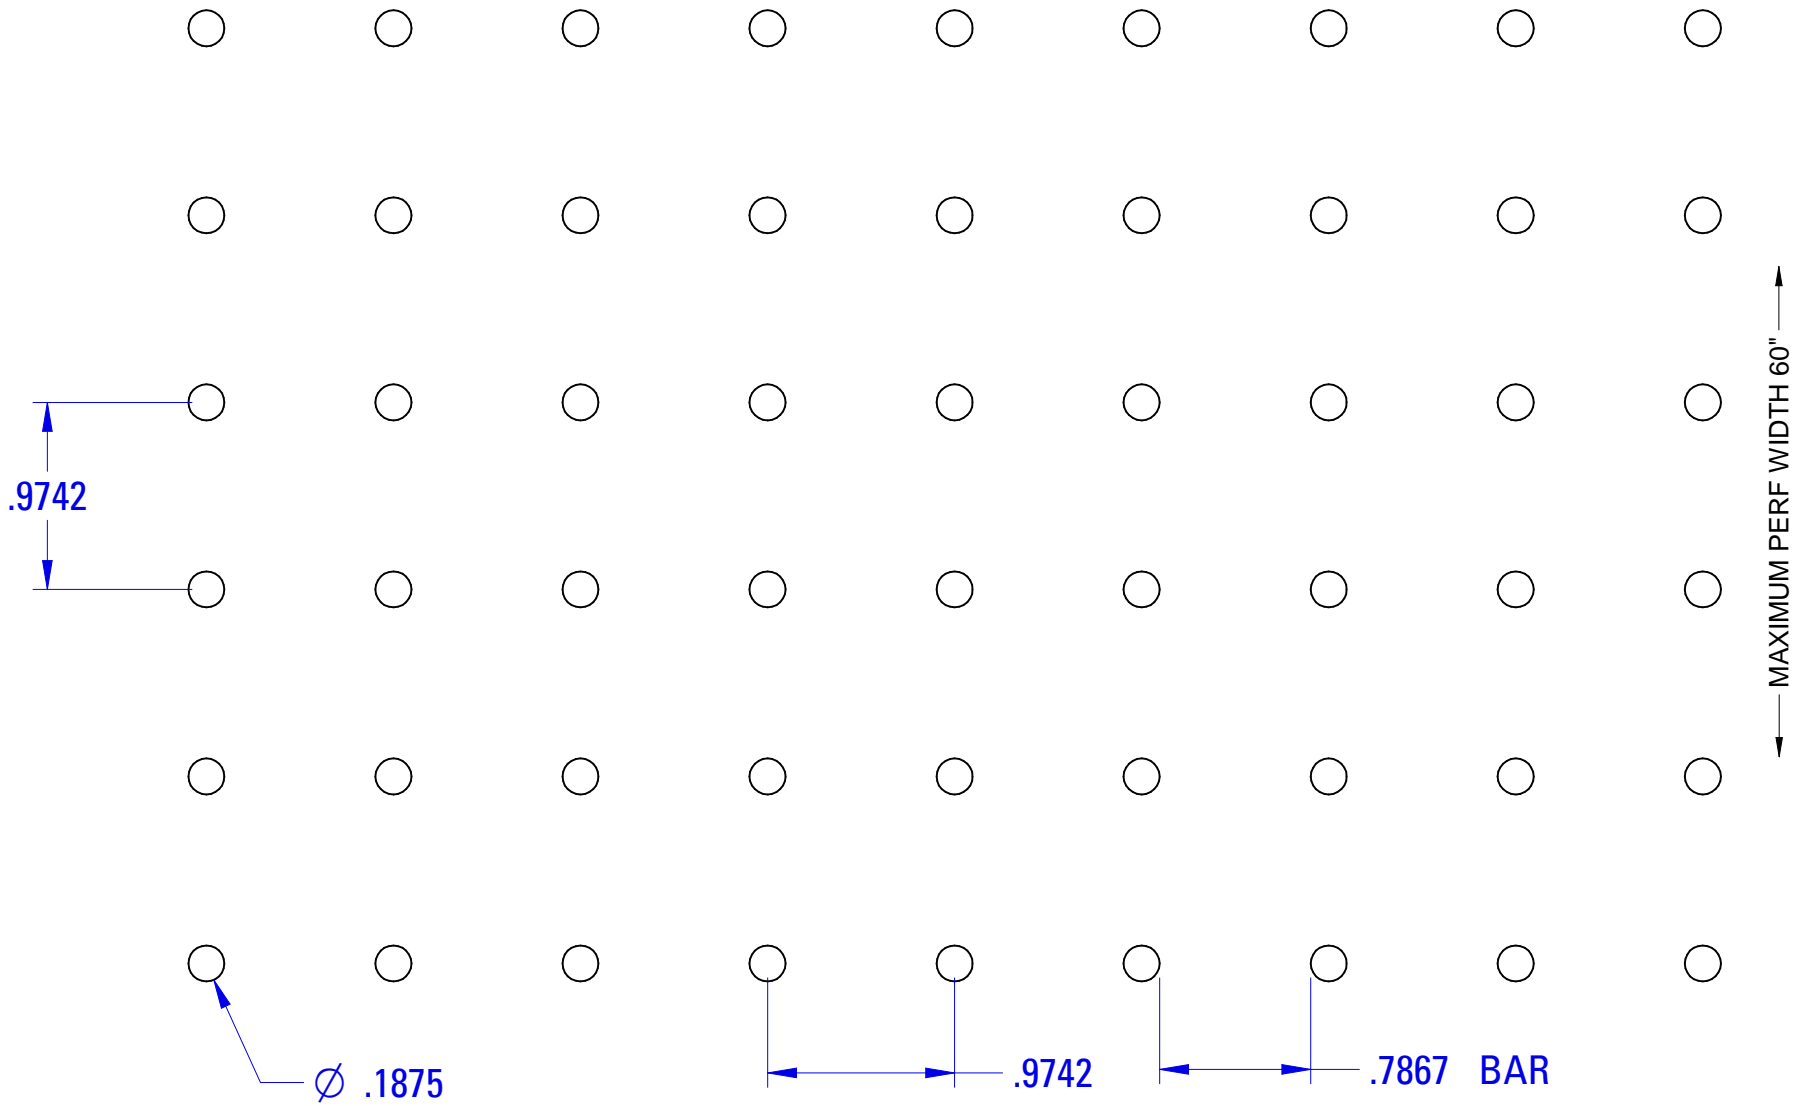

DIRECTION OF PERF →

COMMON NAME:

3/16 @ .9742 - Strt.

* PATTERN IS ACTUAL SIZE *

PATTERN TYPE: **ROUND STRAIGHT**

OPEN AREA: **2.9%**

R1263

41 RUSSEL ST., P.O. BOX 428, FORT ERIE
ONTARIO, CANADA, L2A 5N2
PH: 905.991.0330
FX: 905.991.0660

canadaperforatinginc

SIZE @ CENTRES: **.1875 @ .9742**

HOLES / SQR.IN.: **1.0**