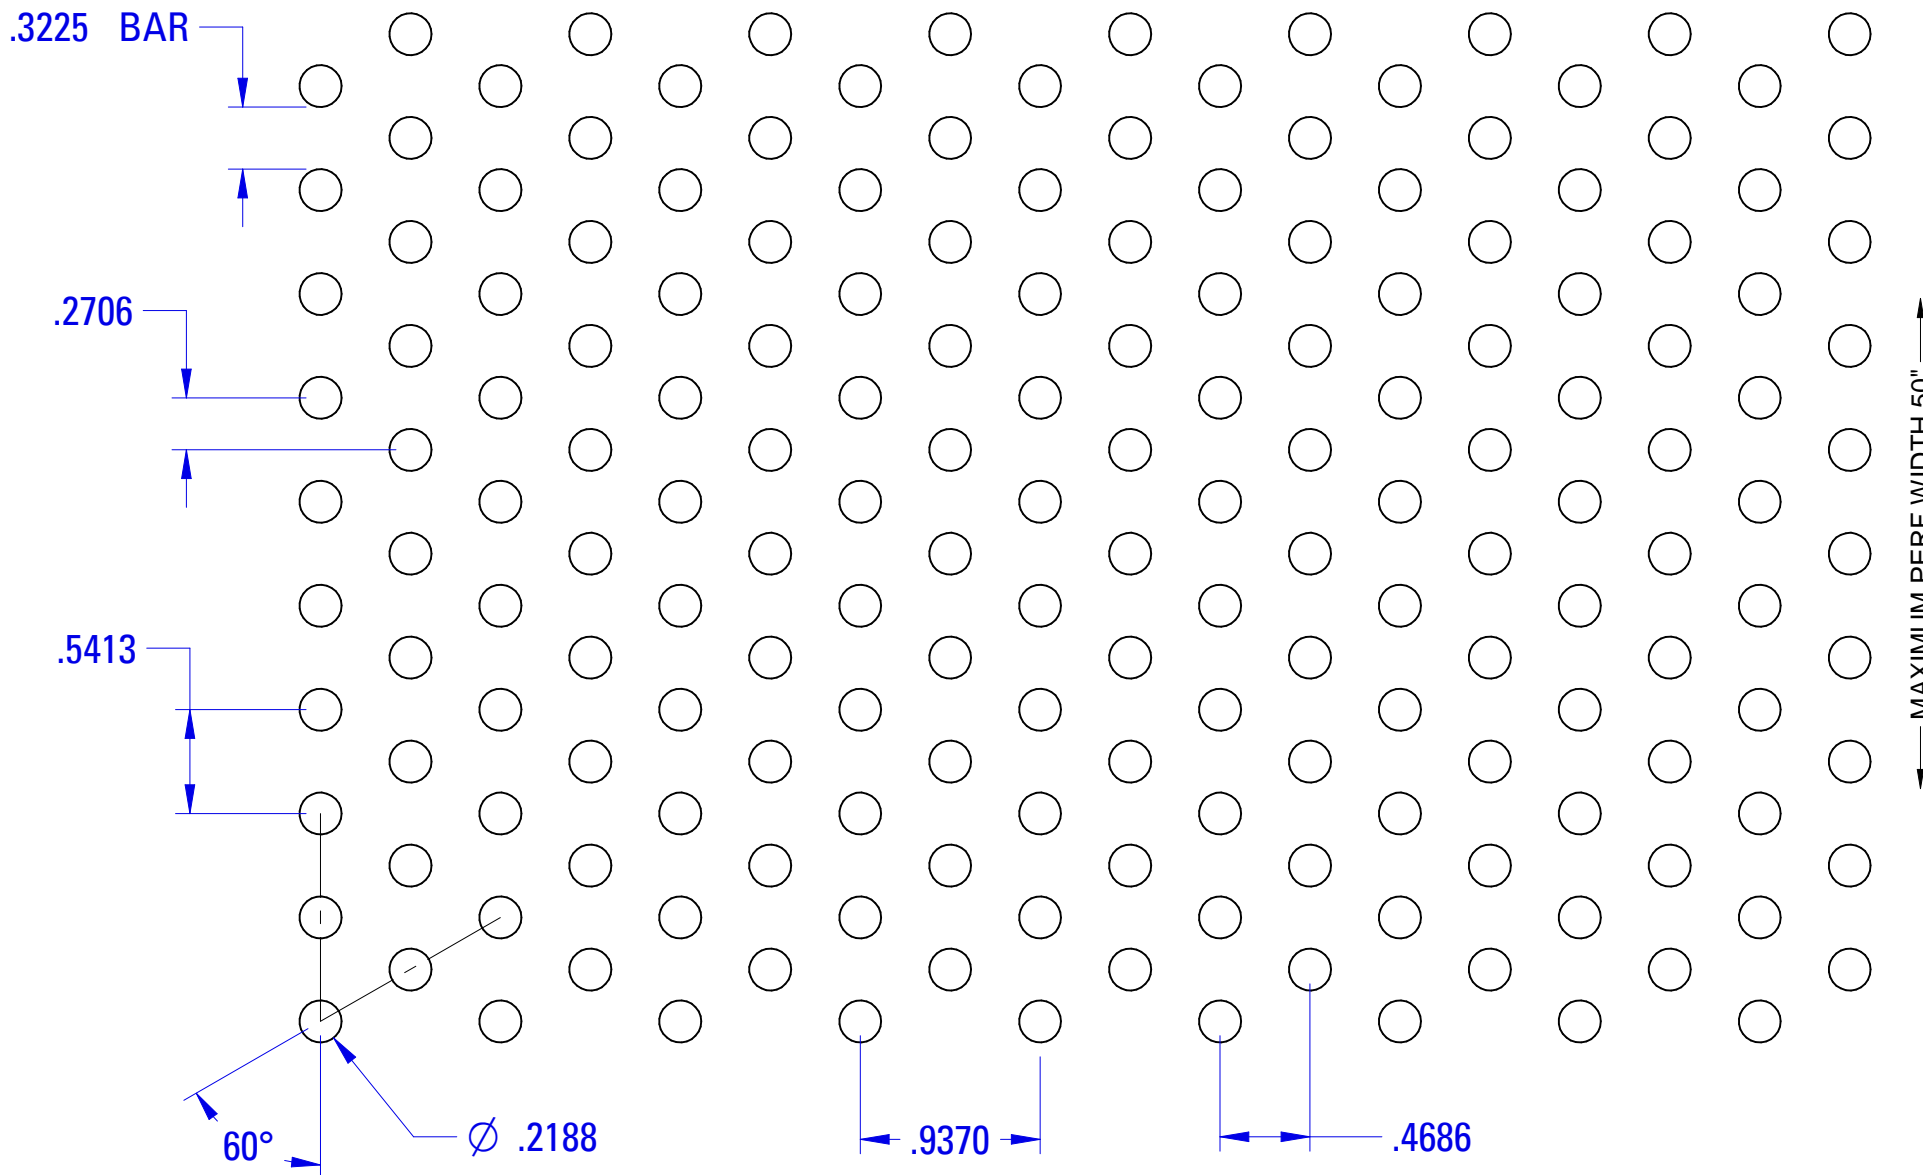

DIRECTION OF PERF →

COMMON NAME:

7/32 @ .5413 - Stag. Rev.

* PATTERN IS ACTUAL SIZE *

PATTERN TYPE: **ROUND 60° STAG. REV.**

OPEN AREA: **14.8%**

R1301

41 RUSSEL ST., P.O. BOX 428, FORT ERIE
ONTARIO, CANADA, L2A 5N2
PH: 905.991.0330
FX: 905.991.0660

SIZE @ CENTRES: **.2188 @ .5413**

HOLES / SQR.IN.: **3.9**

canadaperforatinginc