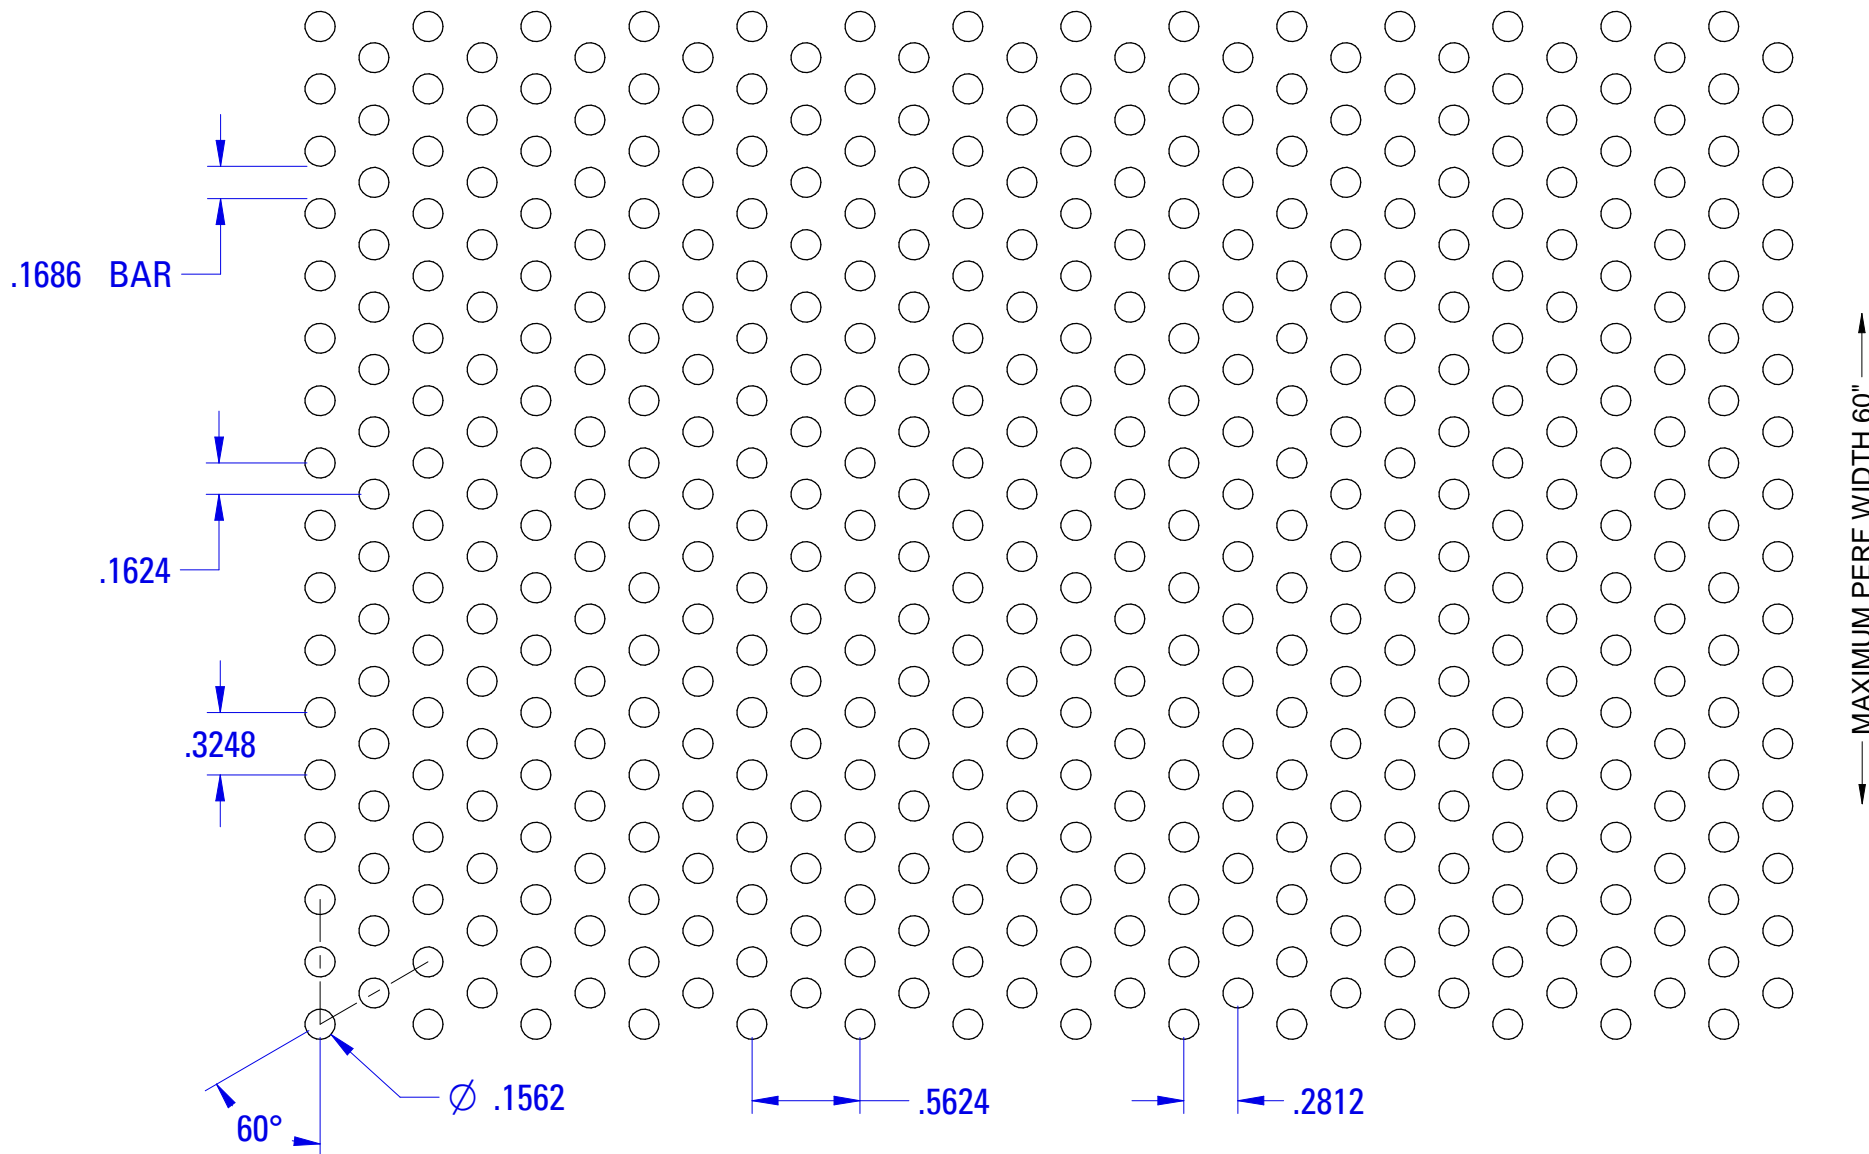

DIRECTION OF PERF →

COMMON NAME:

5/32 @ 3248 - Stag. Rev.

* PATTERN IS ACTUAL SIZE *

PATTERN TYPE: **ROUND 60 STAG. REV.**

OPEN AREA: **21.0%**

SIZE @ CENTRES: **.1562 @ .3248**

HOLES / SQR.IN.: **10.9**