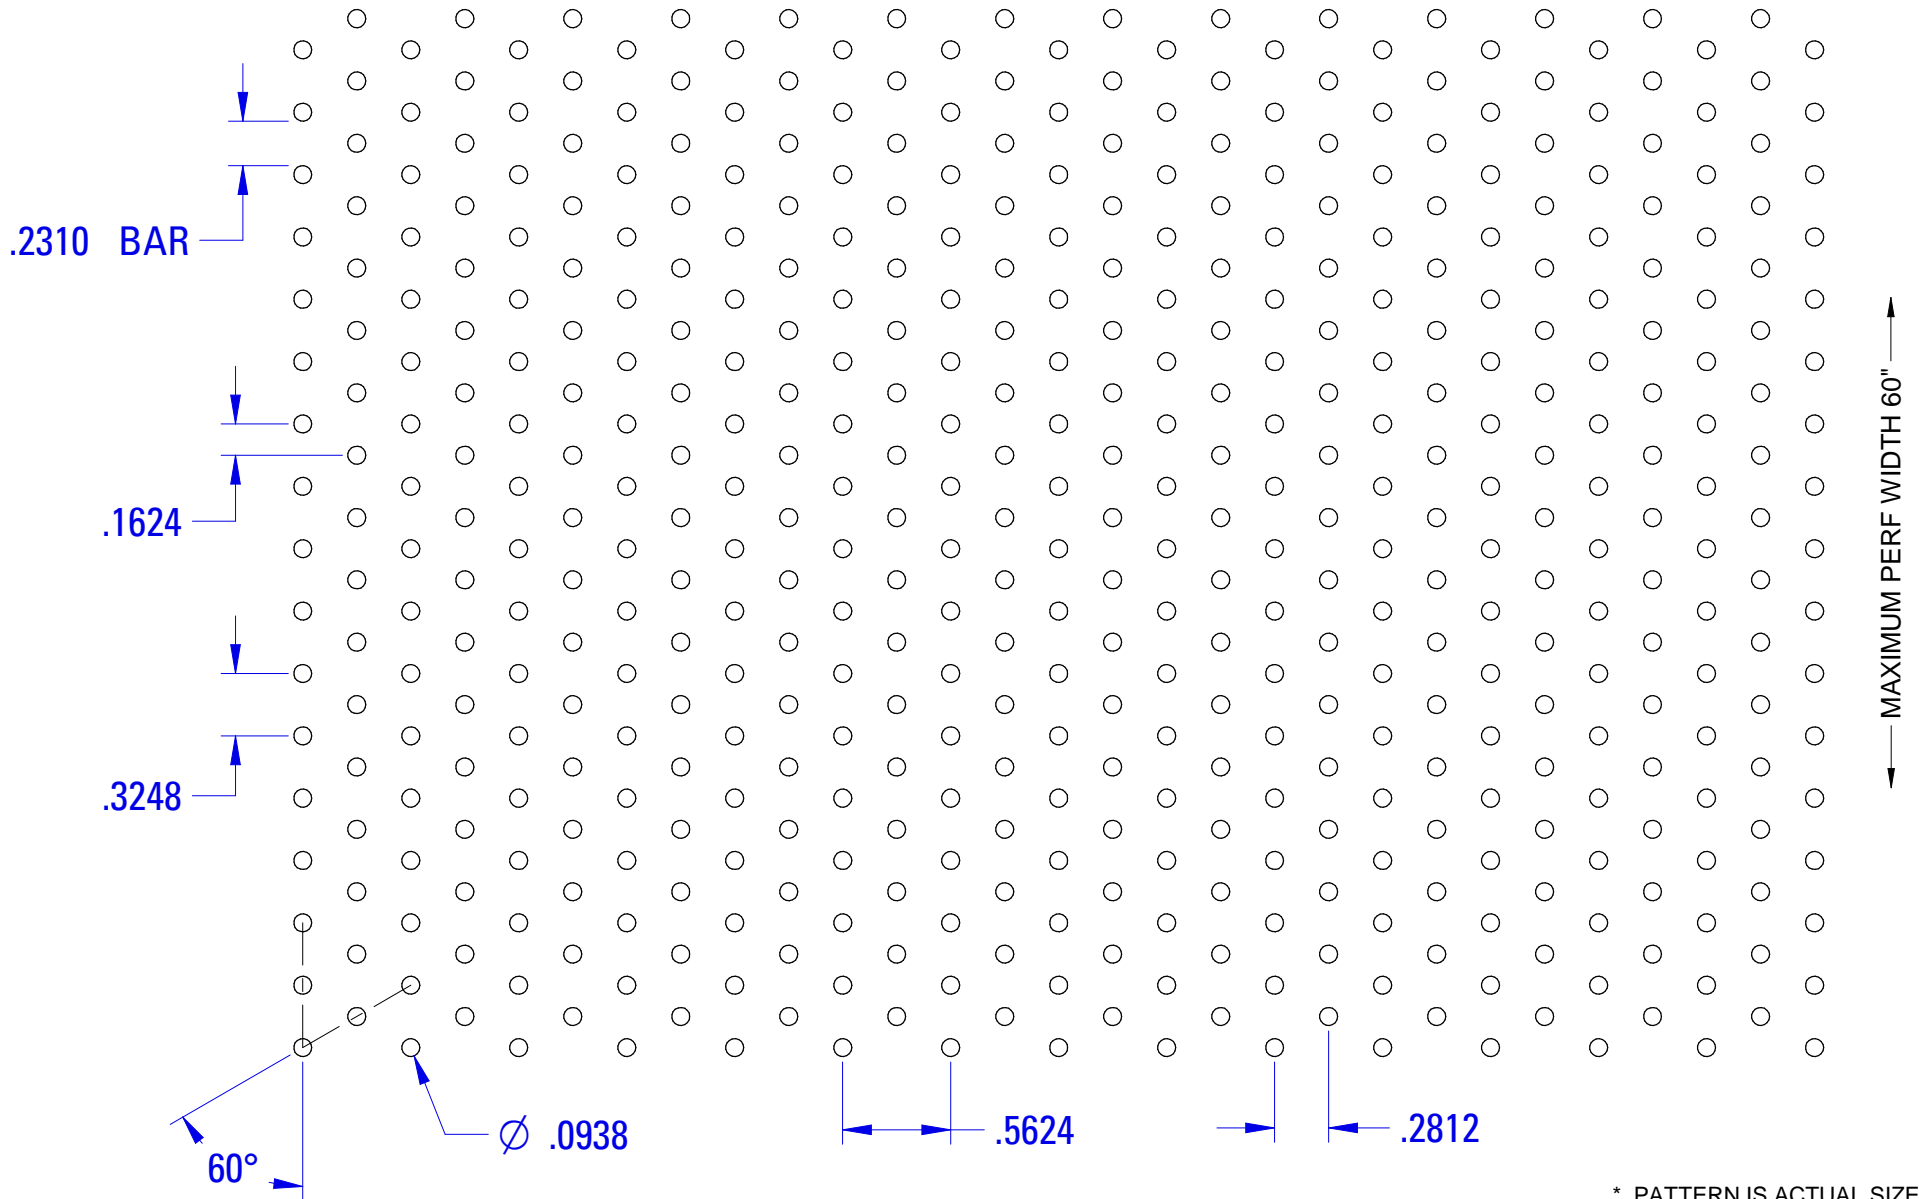

DIRECTION OF PERF →

COMMON NAME:

3/32 @ .3248 - Stag. Rev.

* PATTERN IS ACTUAL SIZE *

PATTERN TYPE: **ROUND 60° STAG. REV.**

OPEN AREA: **7.6%**

SIZE @ CENTRES: **.0938 @ .3248**

HOLES / SQR.IN.: **10.9**