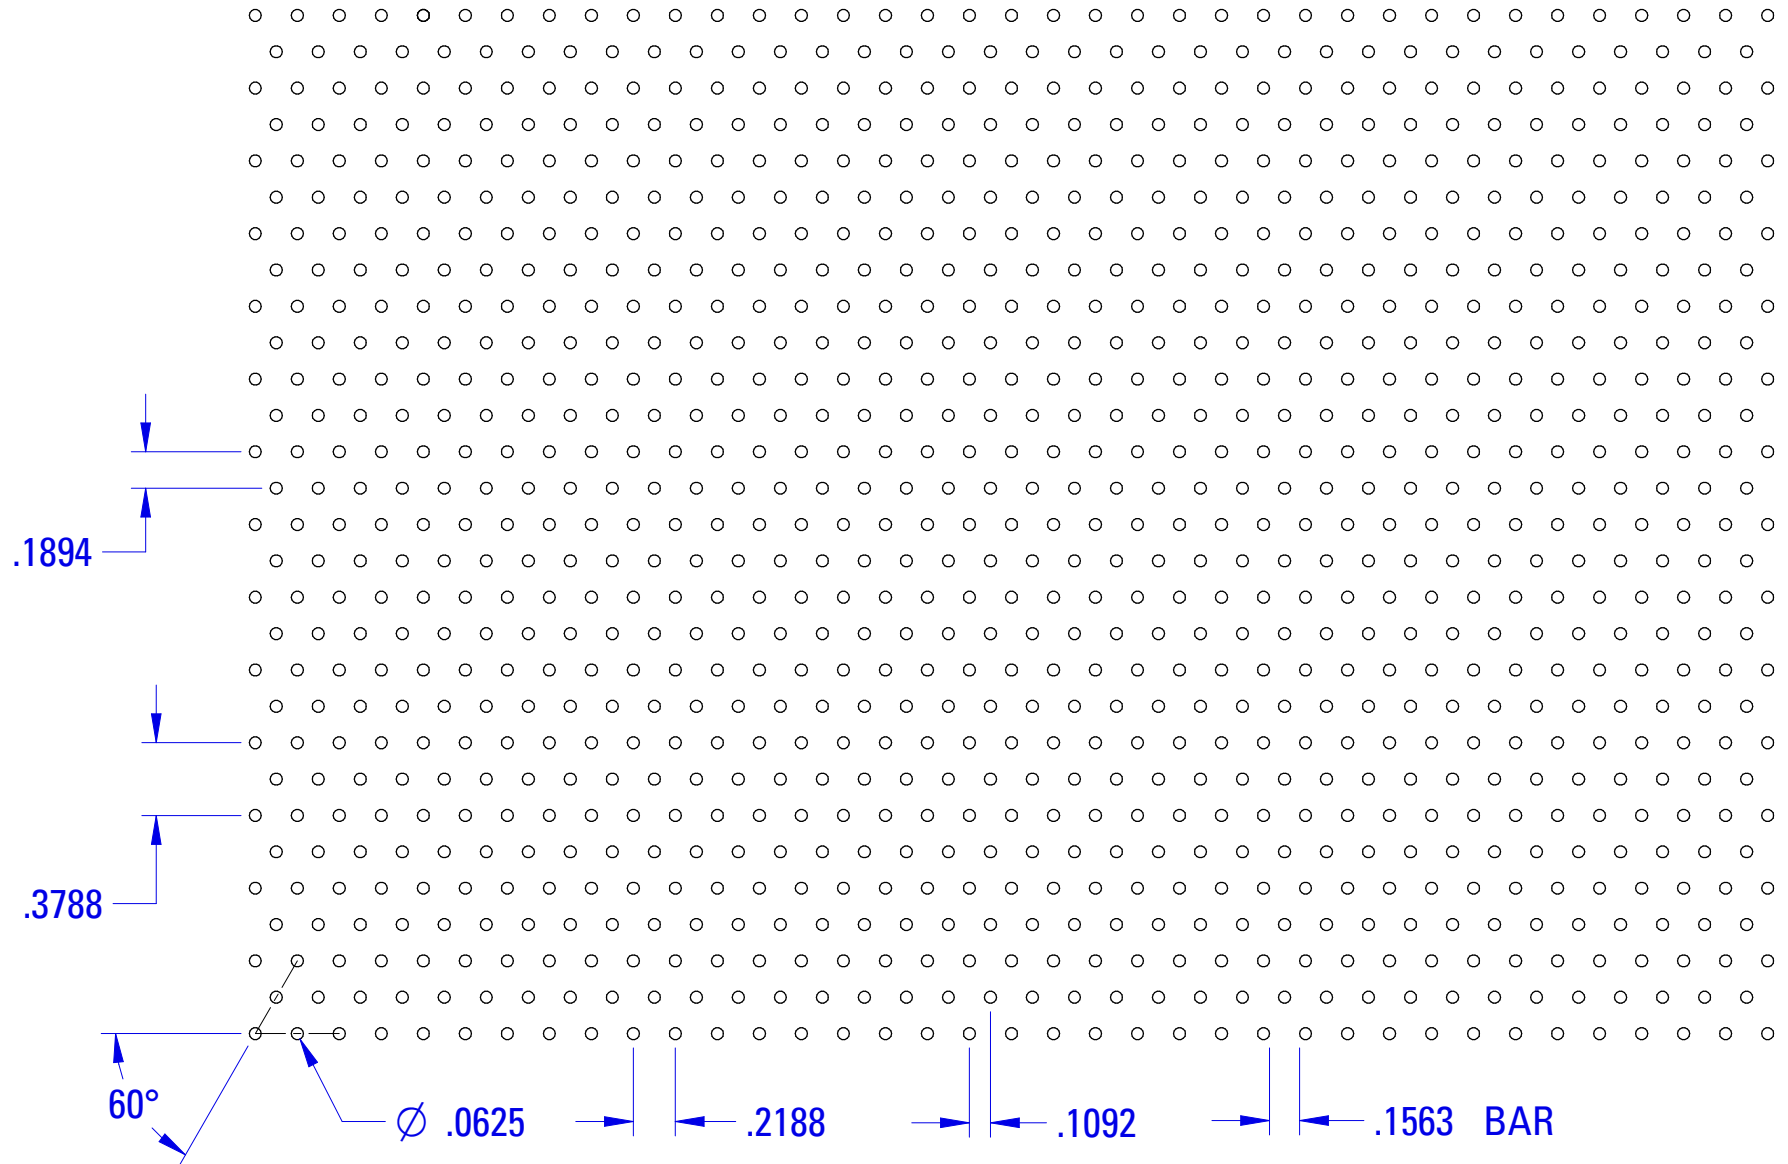

DIRECTION OF PERF →

COMMON NAME:

1/16 @ .2188 Stag.

* PATTERN IS ACTUAL SIZE *

PATTERN TYPE: **ROUND 60° STAGGERED**

OPEN AREA: **7.4%**

R1034

41 RUSSEL ST., P.O. BOX 428, FORT ERIE
ONTARIO, CANADA, L2A 5N2
PH: 905.991.0330
FX: 905.991.0660

SIZE @ CENTRES: **.0625 @ .2188**

HOLES / SQR.IN.: **7.0**

canadaperforatinginc